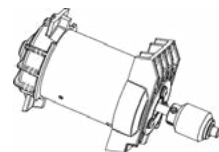

# BLADE524REV

9995096 5 Pcs

Set of bearings

9995197 1 Pcs

Lead screw

9995198 4 Pcs

Mechanical travel limits

9995205 1 Pcs

Drive rod cover

9995209 1 Pcs

Motor unit

Nota: 24V

9995213 1 Pcs

Transmission

9995214 1 Pcs

Gear release shaft assembly

9995215 1 Pcs

Manual release lever assembly

9995216 1 Pcs

Cover

9995217 1 Pcs

Triangular lock with one key

9995218 1 Pcs

Terminal board + cover