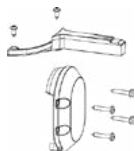

# BLADE524REV

9995096 5 Pcs

Set of bearings

9995197 1 Pcs

Lead screw

9995198 4 Pcs

Mechanical travel limits

9995205 1 Pcs

Drive rod cover

9995209 1 Pcs

Motor unit

Nota: 24V

9995213 1 Pcs

Transmission

9995214 1 Pcs

Gear release shaft assembly

9995215 1 Pcs

Manual release lever assembly

9995216 1 Pcs

Cover

9995217 1 Pcs

Triangular lock with one key

9995218 1 Pcs

Terminal board + cover

9995219 1 Pcs

Drive rod end cap + cable cover

9995235 1 Pcs

Wormscrew